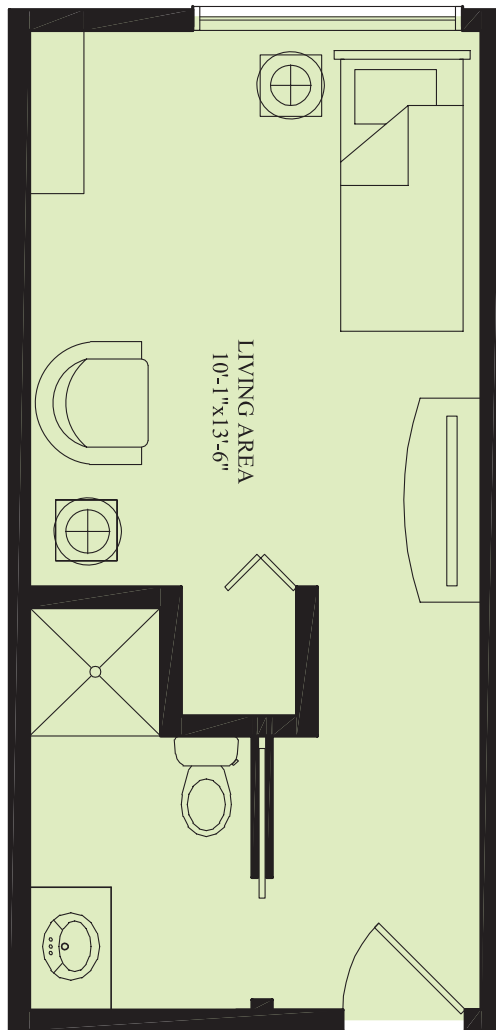

 PART OF THE CRISTA FAMILY

CRISTA Shores

PLAN B1 – ONE BEDROOM – 787 SF

*Measurements are intended as an estimate only and not a guarantee. Furniture for sample purposes only and not included in apartment.

CRISTA 
SENIOR LIVING[®]
 CRISTA SHORES

 PART OF THE CRISTA FAMILY

CRISTA Shores

PLAN D2 – TWO BEDROOM PLUS DEN – 1217 SF

*Measurements are intended as an estimate only and not a guarantee. Furniture for sample purposes only and not included in apartment.

CRISTA 
SENIOR LIVING[®]
 CRISTA SHORES

 PART OF THE CRISTA FAMILY

CRISTA Shores

COURTYARD – STUDIO – 346 SF

*Measurements are intended as an estimate only and not a guarantee. Furniture for sample purposes only and not included in apartment.

CRISTA Shores

COURTYARD – STUDIO – 261 SF

*Measurements are intended as an estimate only and not a guarantee. Furniture for sample purposes only and not included in apartment.

CRISTA 
SENIOR LIVING®
CRISTA SHORES