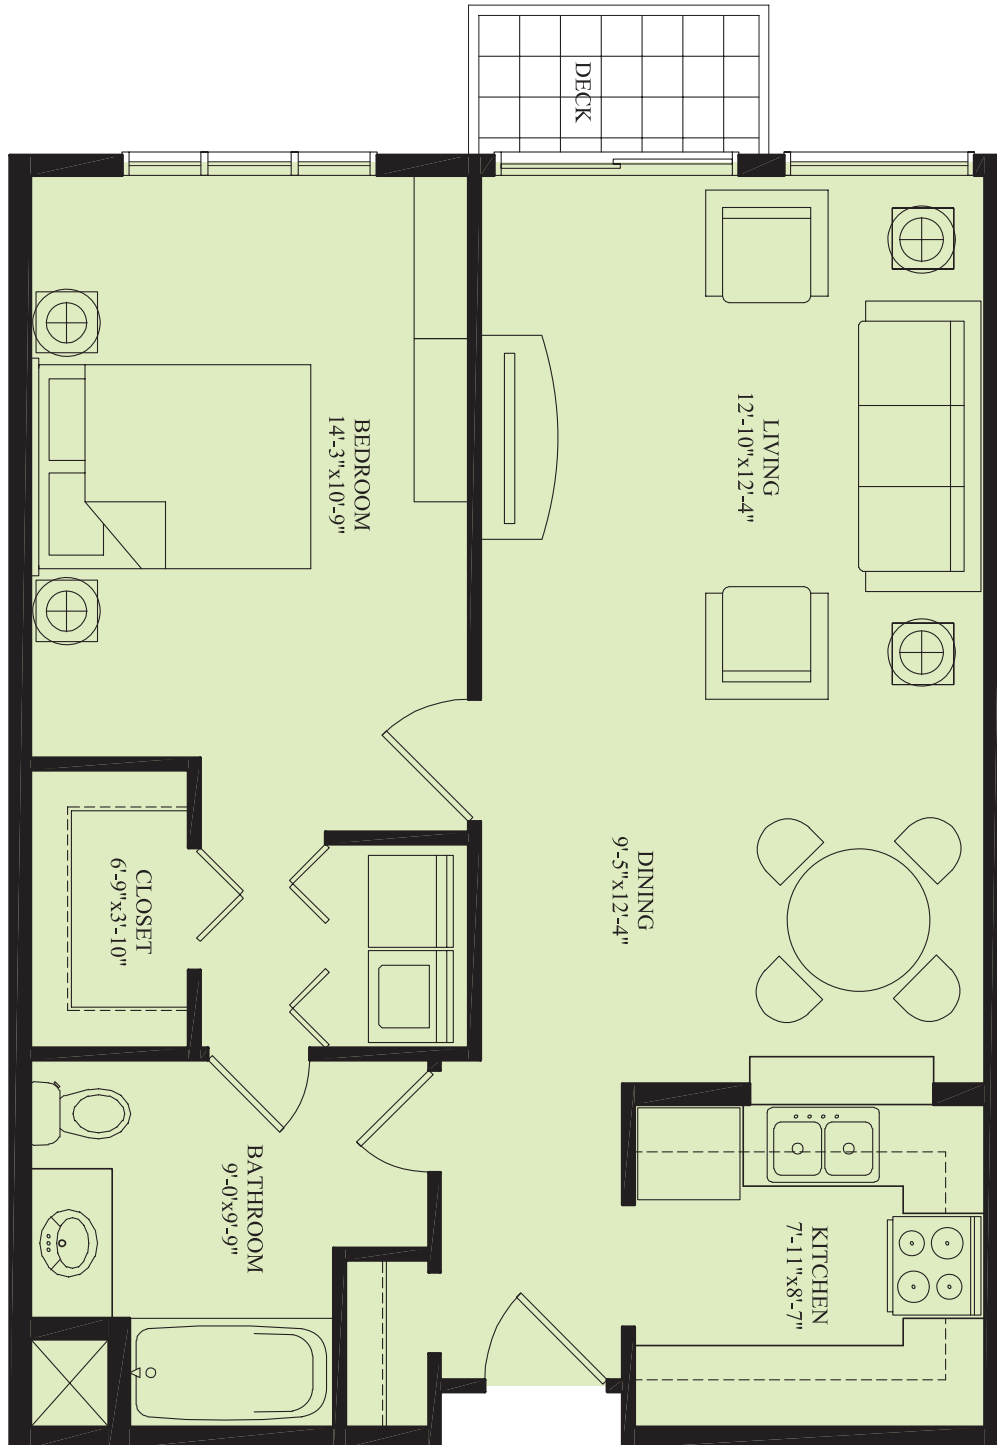

CRISTA Shores

PLAN A1 – ONE BEDROOM – 667 SF

*Measurements are intended as an estimate only and not a guarantee. Furniture for sample purposes only and not included in apartment.

CRISTA 
SENIOR LIVING®
CRISTA SHORES

 PART OF THE CRISTA FAMILY

CRISTA Shores

PLAN B1 – ONE BEDROOM – 787 SF

*Measurements are intended as an estimate only and not a guarantee. Furniture for sample purposes only and not included in apartment.

CRISTA 
SENIOR LIVING®
 CRISTA SHORES

 PART OF THE CRISTA FAMILY

CRISTA Shores

PLAN B2 – ONE BEDROOM – 793 SF

*Measurements are intended as an estimate only and not a guarantee. Furniture for sample purposes only and not included in apartment.

CRISTA 
SENIOR LIVING[®]
 CRISTA SHORES

 PART OF THE CRISTA FAMILY

CRISTA Shores

PLAN C1 – TWO BEDROOM – 1033 SF

*Measurements are intended as an estimate only and not a guarantee. Furniture for sample purposes only and not included in apartment.