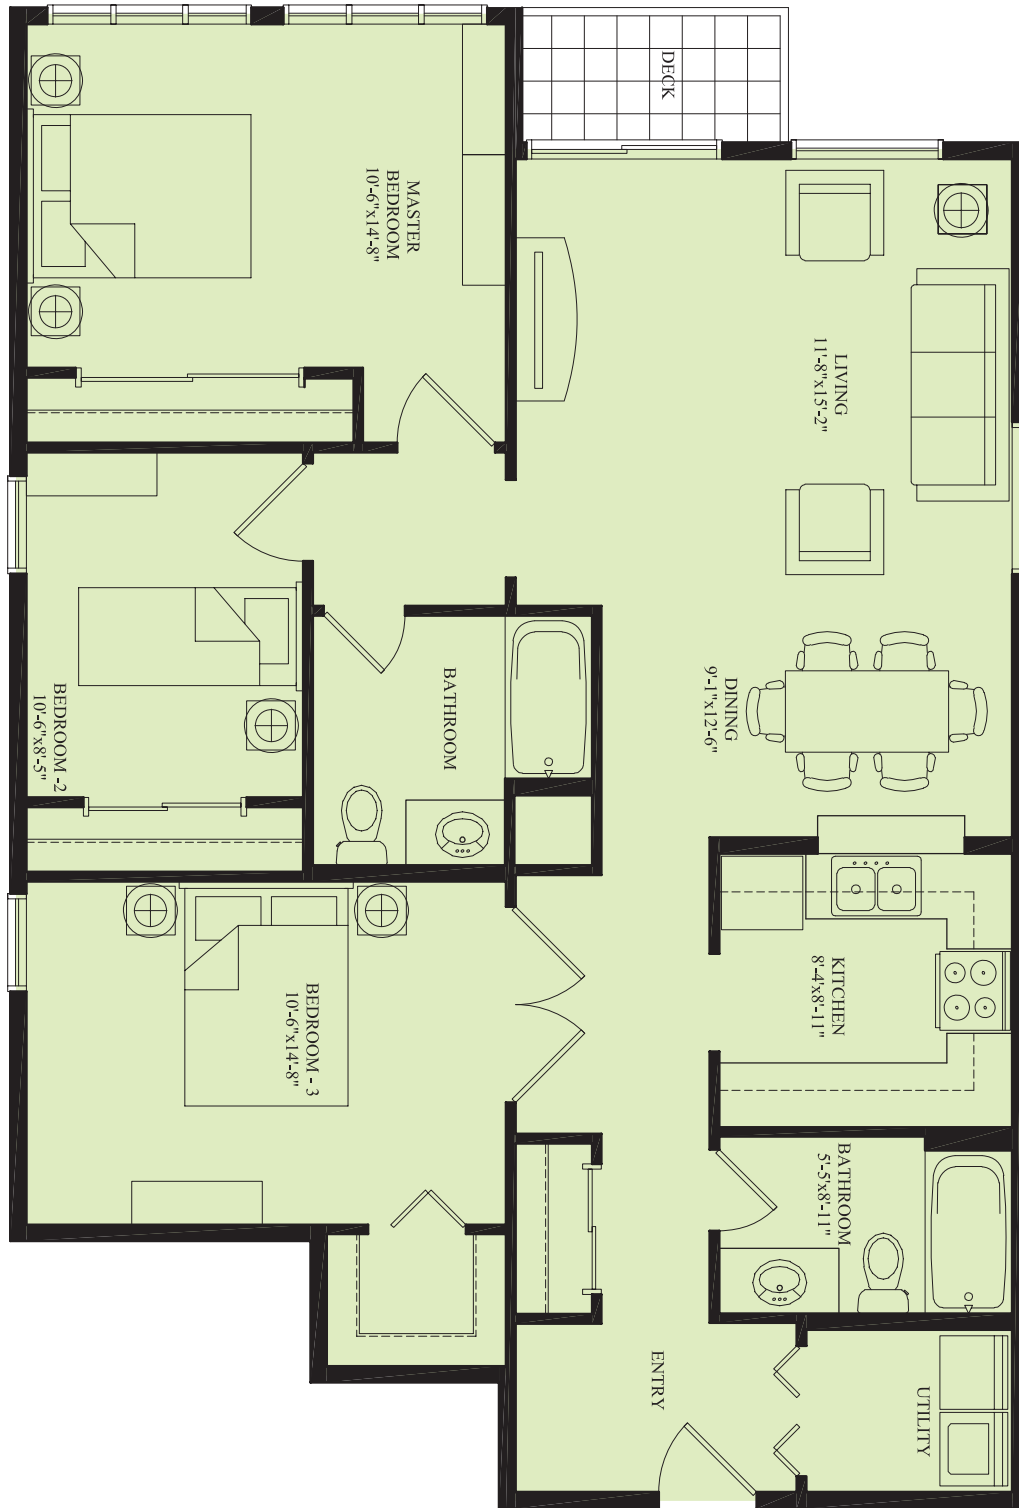

 PART OF THE CRISTA FAMILY

CRISTA Shores

PLAN B1 – ONE BEDROOM – 787 SF

*Measurements are intended as an estimate only and not a guarantee. Furniture for sample purposes only and not included in apartment.

CRISTA 
SENIOR LIVING[®]
 CRISTA SHORES

 PART OF THE CRISTA FAMILY

CRISTA Shores

PLAN C1 – TWO BEDROOM – 1033 SF

*Measurements are intended as an estimate only and not a guarantee. Furniture for sample purposes only and not included in apartment.

CRISTA 
SENIOR LIVING®
 CRISTA SHORES

 PART OF THE CRISTA FAMILY

CRISTA Shores

PLAN C3 – TWO BEDROOM – 1044 SF

*Measurements are intended as an estimate only and not a guarantee. Furniture for sample purposes only and not included in apartment.

CRISTA 
SENIOR LIVING®
 CRISTA SHORES

 PART OF THE CRISTA FAMILY

CRISTA Shores

PLAN D1 – THREE BEDROOM – 1176 SF

*Measurements are intended as an estimate only and not a guarantee. Furniture for sample purposes only and not included in apartment.