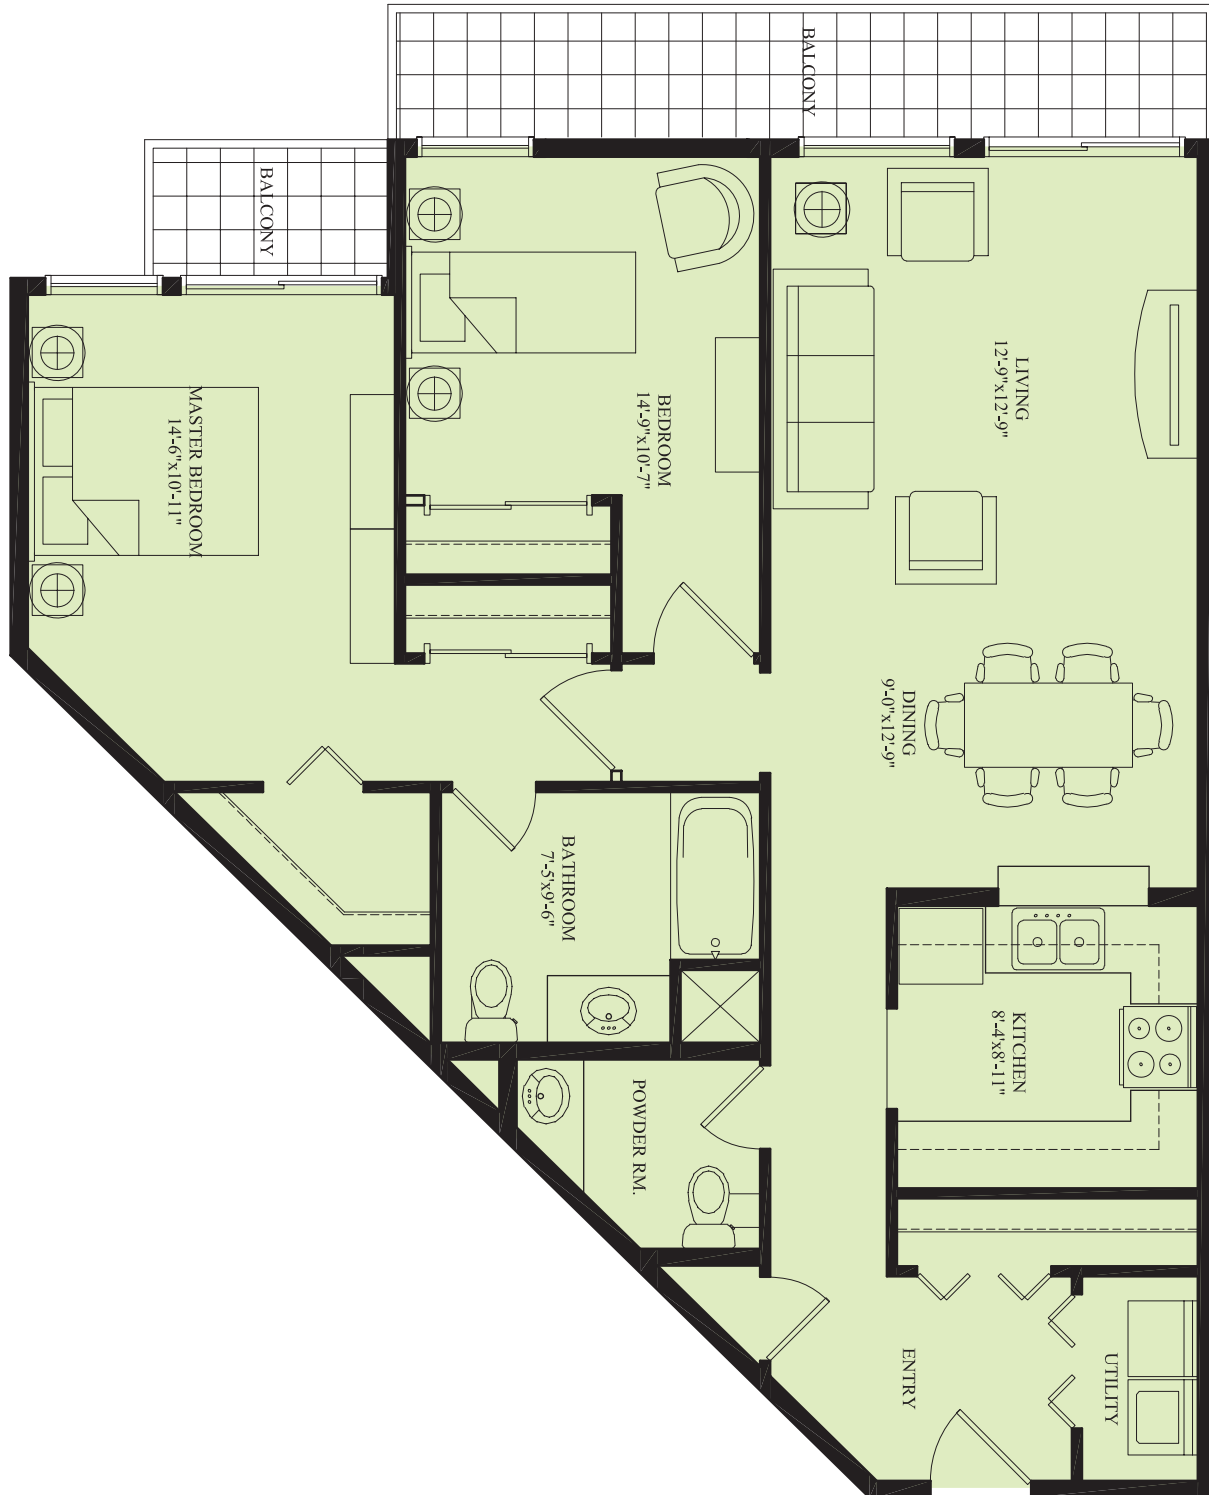

 PART OF THE CRISTA FAMILY

CRISTA Shores

PLAN B1 – ONE BEDROOM – 787 SF

*Measurements are intended as an estimate only and not a guarantee. Furniture for sample purposes only and not included in apartment.

CRISTA 
SENIOR LIVING®
 CRISTA SHORES

 PART OF THE CRISTA FAMILY

CRISTA Shores

PLAN B2 – ONE BEDROOM – 793 SF

*Measurements are intended as an estimate only and not a guarantee. Furniture for sample purposes only and not included in apartment.

CRISTA 
SENIOR LIVING[®]
 CRISTA SHORES

 PART OF THE CRISTA FAMILY

CRISTA Shores

PLAN C1 – TWO BEDROOM – 1033 SF

*Measurements are intended as an estimate only and not a guarantee. Furniture for sample purposes only and not included in apartment.

CRISTA 
SENIOR LIVING®
 CRISTA SHORES

 PART OF THE CRISTA FAMILY

CRISTA Shores

PLAN C3 – TWO BEDROOM – 1044 SF

*Measurements are intended as an estimate only and not a guarantee. Furniture for sample purposes only and not included in apartment.