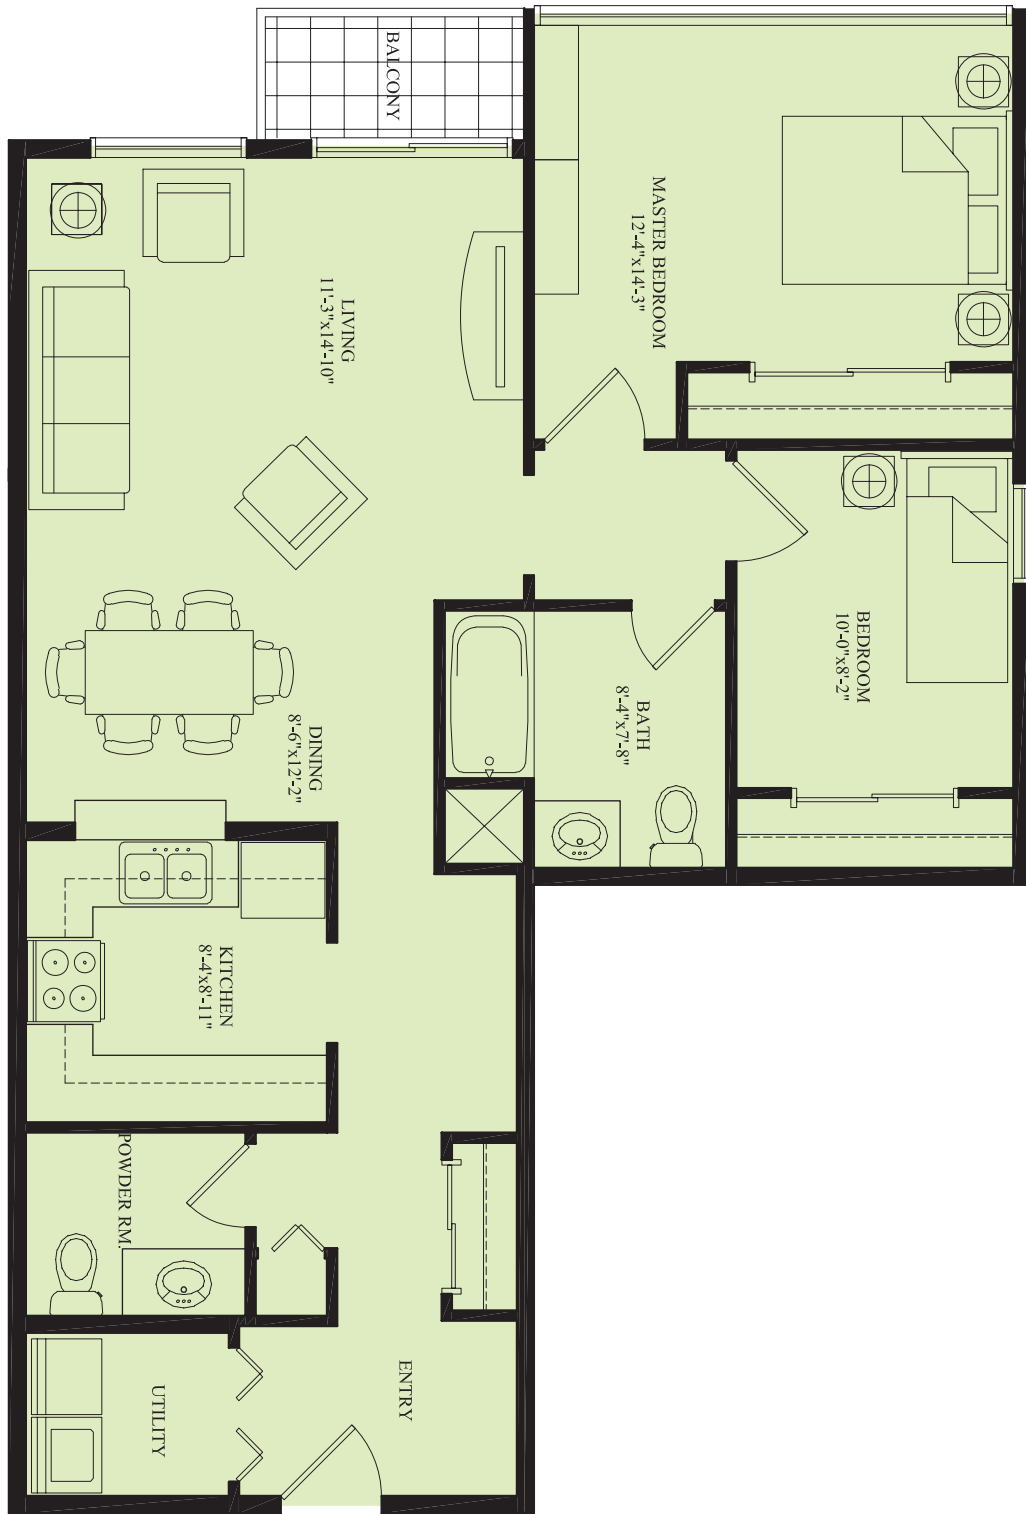

CRISTA Shores

PLAN A1 – ONE BEDROOM – 667 SF

*Measurements are intended as an estimate only and not a guarantee. Furniture for sample purposes only and not included in apartment.

CRISTA 
SENIOR LIVING®
CRISTA SHORES

 PART OF THE CRISTA FAMILY

CRISTA Shores

PLAN B1 – ONE BEDROOM – 787 SF

*Measurements are intended as an estimate only and not a guarantee. Furniture for sample purposes only and not included in apartment.

CRISTA 
SENIOR LIVING®
 CRISTA SHORES

 PART OF THE CRISTA FAMILY

CRISTA Shores

PLAN B2 – ONE BEDROOM – 793 SF

*Measurements are intended as an estimate only and not a guarantee. Furniture for sample purposes only and not included in apartment.

CRISTA 
SENIOR LIVING[®]
 CRISTA SHORES

 PART OF THE CRISTA FAMILY

CRISTA Shores

PLAN C1 – TWO BEDROOM – 1033 SF

*Measurements are intended as an estimate only and not a guarantee. Furniture for sample purposes only and not included in apartment.