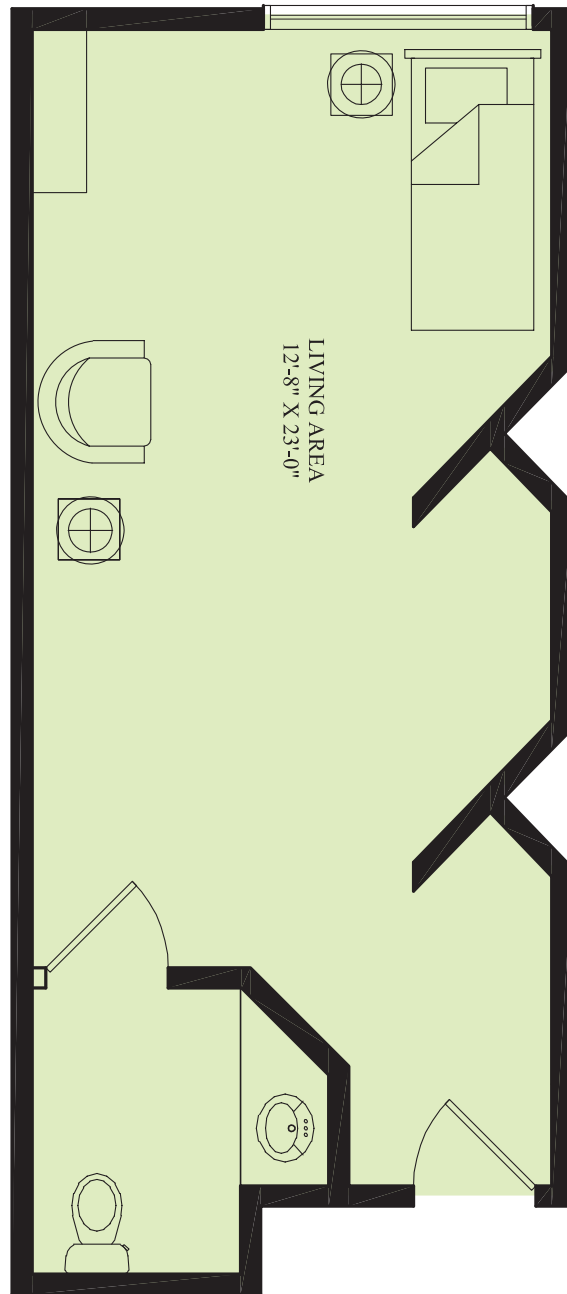

 PART OF THE CRISTA FAMILY

CRISTA Shores

PLAN B1 – ONE BEDROOM – 787 SF

*Measurements are intended as an estimate only and not a guarantee. Furniture for sample purposes only and not included in apartment.

CRISTA 
SENIOR LIVING[®]
 CRISTA SHORES

 PART OF THE CRISTA FAMILY

CRISTA Shores

COURTYARD – STUDIO – 346 SF

*Measurements are intended as an estimate only and not a guarantee. Furniture for sample purposes only and not included in apartment.

CRISTA Shores

COURTYARD – STUDIO – 261 SF

*Measurements are intended as an estimate only and not a guarantee. Furniture for sample purposes only and not included in apartment.

CRISTA 
SENIOR LIVING®
CRISTA SHORES

 PART OF THE CRISTA FAMILY

CRISTA Shores

COURTYARD – STUDIO – 383 SF

*Measurements are intended as an estimate only and not a guarantee. Furniture for sample purposes only and not included in apartment.