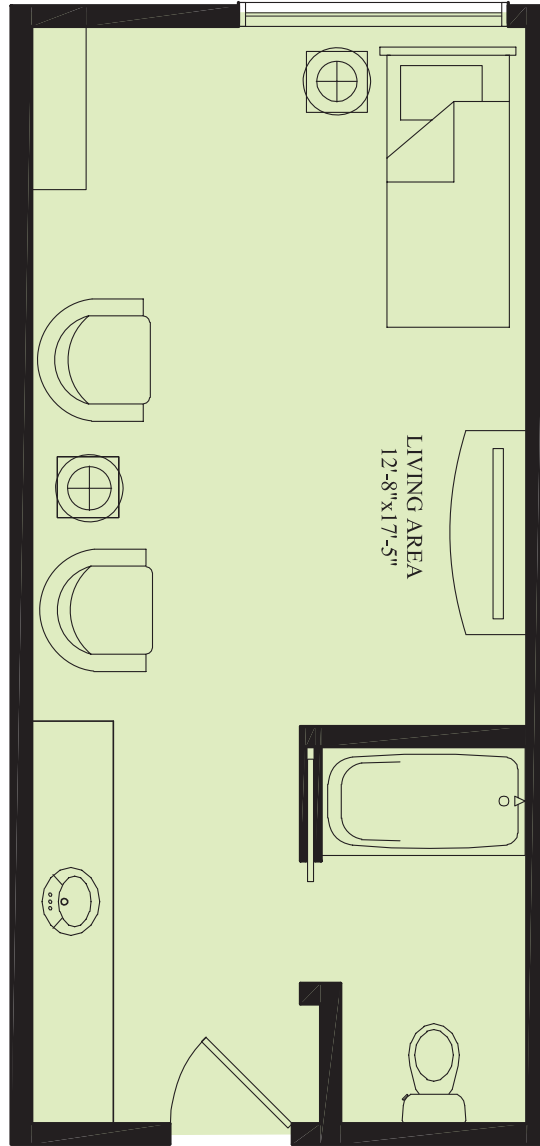

 PART OF THE CRISTA FAMILY

CRISTA Shores

PLAN B1 – ONE BEDROOM – 787 SF

*Measurements are intended as an estimate only and not a guarantee. Furniture for sample purposes only and not included in apartment.

CRISTA 
SENIOR LIVING®
 CRISTA SHORES

 PART OF THE CRISTA FAMILY

CRISTA Shores

PLAN D1 – THREE BEDROOM – 1176 SF

*Measurements are intended as an estimate only and not a guarantee. Furniture for sample purposes only and not included in apartment.

CRISTA 
SENIOR LIVING[®]
 CRISTA SHORES

 PART OF THE CRISTA FAMILY

CRISTA Shores

PLAN D2 – TWO BEDROOM PLUS DEN – 1217 SF

*Measurements are intended as an estimate only and not a guarantee. Furniture for sample purposes only and not included in apartment.

CRISTA 
SENIOR LIVING[®]
 CRISTA SHORES

 PART OF THE CRISTA FAMILY

CRISTA Shores

COURTYARD – STUDIO – 346 SF

*Measurements are intended as an estimate only and not a guarantee. Furniture for sample purposes only and not included in apartment.